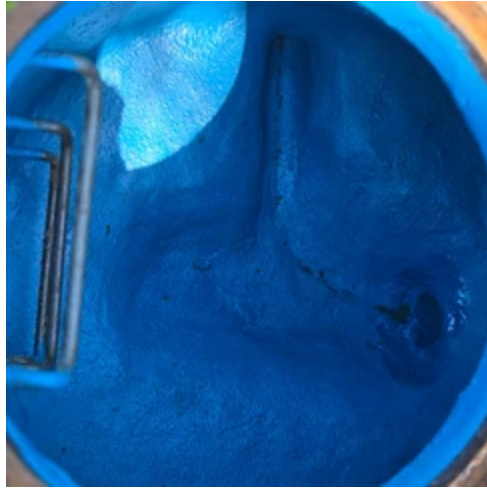

PipeCast Rigid: The Structural Polyurea Hybrid Revolutionizing Pipe Rehabilitation Worldwide

At **IPP Solutions, LLC**, innovation is more than a goal—it's a commitment. With over three decades of experience in trenchless pipe rehabilitation, our team has consistently pushed the boundaries of what's possible in infrastructure renewal. One of our proudest achievements is the development of [PipeCast Rigid](#), a high-performance structural polyurea hybrid resin that is transforming the way pipes are rehabilitated across the globe.

PipeCast Rigid has been successfully installed in a wide range of applications, including:

- **Non-Portable Water and sewer mains**
- **Storm drains**
- **Gas and oil pipelines**
- **Manholes and tanks**
- **Swimming pools and HVAC systems**
- **Fire sprinkler systems**