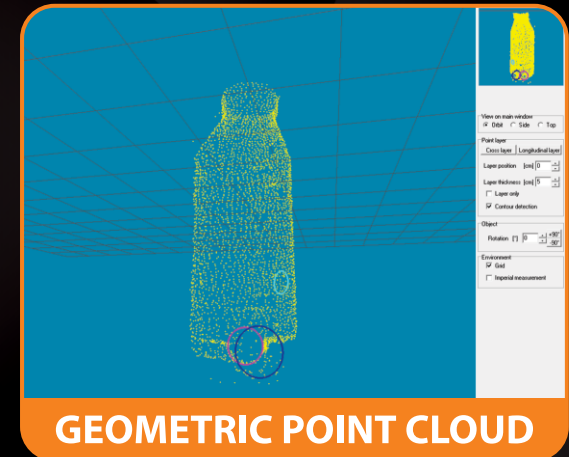

PANORAMO® SI 4K

PANORAMO SI
Technology

NEVER MISS AN OBSERVATION

The PANORAMO® SI 4K has revolutionized the way system owners inspect their buried structures. Manholes, duct boxes, storm drains, and any other underground chamber that can be inspected quickly and safely with this system. With its unique ability to capture every inch of the manhole from multiple angles, you can keep your employees safe, increase productivity and accuracy of your crews, provide data that helps system owners make informed decisions, and never miss an observation.

1

Set up over shaft.

2

Lower cable down
to bottom of shaft.

3

Raise camera back
up as it scans.

DATA COLLECTION MADE EASY

Inspecting a manhole with PANORAMO® SI 4K is as simple as 1-2-3! All you have to do is lower the unit into the manhole, turn it on, and pull it back up. While doing so, it captures 3 different views - a 360° perspective, an unfolded view, and a geometric view. No other system captures the quality or quantity of data like that of the PANORAMO® SI 4K.

KW SI®

PANORAMO® SI 4K Portable
KW SI® + Mobile Rack

PANORAMO SI 4K Technical Specifications

Maximum Speed	14" (35cm) / sec.
Minimum Diameter	12" (300mm)
Pressure Protection	Standard
Viewer Software	Free, Distributable
Cameras	Twin 185° Digital
Zoom	Digital
CAD Output	dxg
3D Measurement	Available

3 VIEWS FOR ANALYSIS

360° PERSPECTIVE VIEW

GEOMETRIC POINT CLOUD

UNFOLDED VIEW