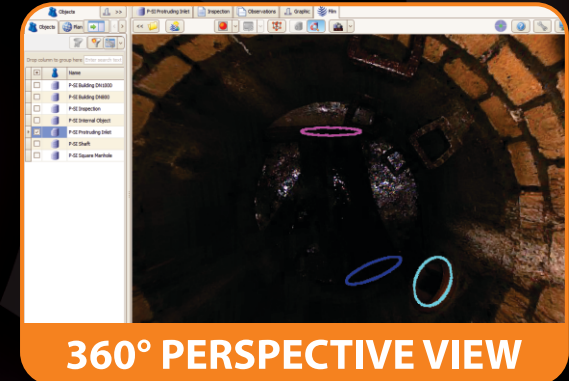

PANORAMO® SI 4K

PANORAMO SI
Technology

NEVER MISS AN OBSERVATION

The PANORAMO® SI 4K has revolutionized the way system owners inspect their buried structures. Manholes, duct boxes, storm drains, and any other underground chamber that can be inspected quickly and safely with this system. With its unique ability to capture every inch of the manhole from multiple angles, you can keep your employees safe, increase productivity and accuracy of your crews, provide data that helps system owners make informed decisions, and never miss an observation.

1

Set up over shaft.

2

Lower cable down
to bottom of shaft.

3

Raise camera back
up as it scans.

DATA COLLECTION MADE EASY

Inspecting a manhole with PANORAMO® SI 4K is as simple as 1-2-3! All you have to do is lower the unit into the manhole, turn it on, and pull it back up. While doing so, it captures 3 different views - a 360° perspective, an unfolded view, and a geometric view. No other system captures the quality or quantity of data like that of the PANORAMO® SI 4K.

100%
COVERAGE

4X
FASTER

360°
PERSPECTIVE

KW SI® 50

This motorized drum is perfect for installation in an inspection vehicle or ATV. Running 120VAC, this unit has 165' (50m) of 4K Fiber Optic cable to take your manhole inspections even further while maintaining a compact footprint. Featuring level wind, optional extendable drawer, multi-position boom, and remote control pendant. A great option when you are outfitting a dedicated manhole inspection unit.

3 VIEWS FOR ANALYSIS

360° PERSPECTIVE VIEW

GEOMETRIC POINT CLOUD

UNFOLDED VIEW